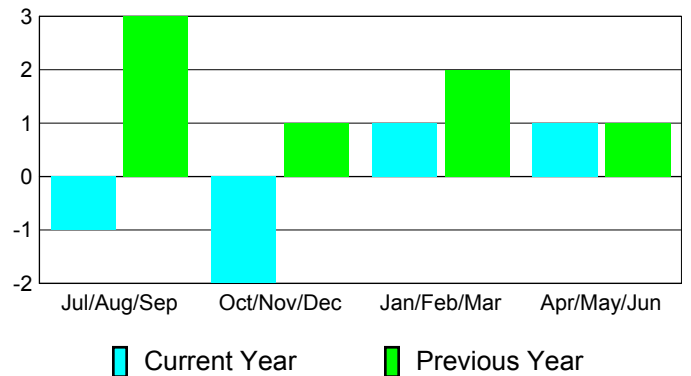

**Membership Results
2010-2011**

**Membership
2009-2010**

Month	Net Memb Goal	Actual New Memb	Actual Dropped Memb	Gain/Loss of Memb	Gain/Loss of Memb
Jul/Aug/Sep	0	1	-2	-1	3
Oct/Nov/Dec	0	1	-3	-2	1
Jan/Feb/Mar	5	4	-3	1	2
Apr/May/Jun	0	1	0	1	1
Totals	5	7	-8	-1	7

Membership Results 2010-2011

Goal, New, Dropped, Gain/Loss

Comparison of Membership Gain/Loss

Current Year Compared to the Previous Year

Gender Comparison 2010-2011

Jul/Aug/Sep

Oct/Nov/Dec

Jan/Feb/Mar