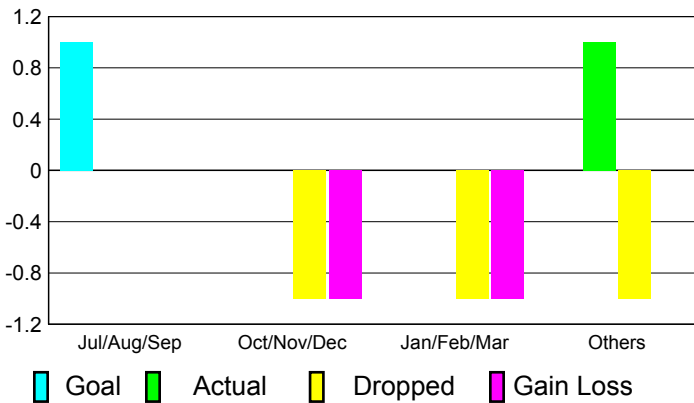

2010-2011 GMT Reports for District (or Undistricted) **District 202 K NEW ZEALAND**

GMT: **Mr. CLIFFORD STEPHEN A HI** Location: **NEW ZEALAND**

GMT CA: **7**

CLUBS

Club Results
2010-2011

Clubs
2009-2010

Month	New Club Goal	Actual New Clubs	Actual Dropped Clubs	Gain/Loss of Clubs	Gain/Loss of Clubs
Jul/Aug/Sep	1	0	0	0	0
Oct/Nov/Dec	0	0	-1	-1	0
Jan/Feb/Mar	0	0	-1	-1	0
Apr/May/Jun	0	1	-1	0	0
Totals	1	1	-3	-2	0

Club Results 2010-2011

Goal, New, Dropped, Gain/Loss

Comparison of Club Gain/Loss

Current Year Compared to the Previous Year