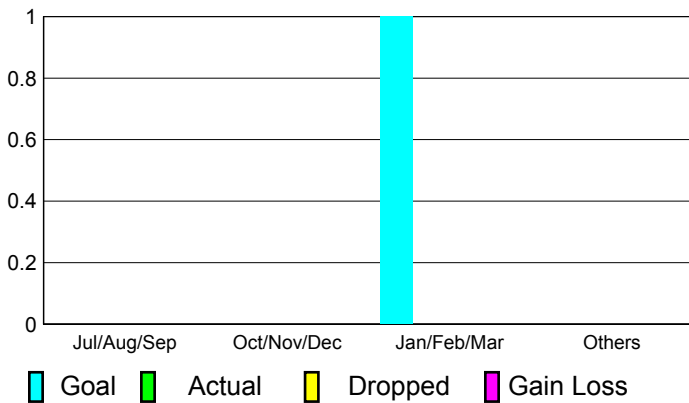

2010-2011 GMT Reports for District (or Undistricted) **District 202 K FIJI ISLANDS**

GMT: **Mr. CLIFFORD STEPHEN A HI** Location: **FIJI ISLANDS**

GMT CA: **7**

CLUBS

**Club Results
2010-2011**

**Clubs
2009-2010**

Month	New Club Goal	Actual New Clubs	Actual Dropped Clubs	Gain/Loss of Clubs	Gain/Loss of Clubs
Jul/Aug/Sep	0	0	0	0	0
Oct/Nov/Dec	0	0	0	0	0
Jan/Feb/Mar	1	0	0	0	0
Apr/May/Jun	0	0	0	0	0
Totals	1	0	0	0	0

Club Results 2010-2011

Goal, New, Dropped, Gain/Loss

Comparison of Club Gain/Loss

Current Year Compared to the Previous Year