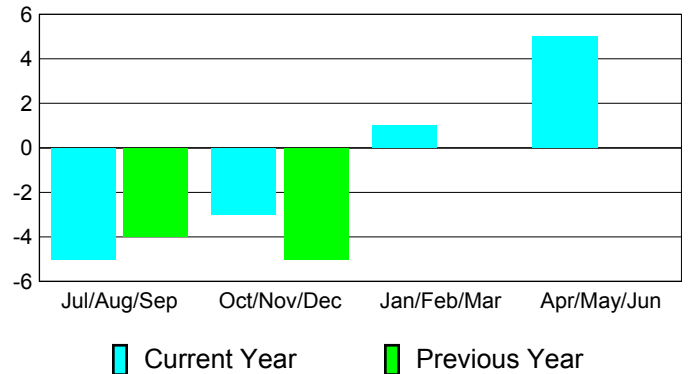

**Membership Results
2010-2011**

**Membership
2009-2010**

Month	Net Memb Goal	Actual New Memb	Actual Dropped Memb	Gain/Loss of Memb	Gain/Loss of Memb
Jul/Aug/Sep	0	2	-7	-5	-4
Oct/Nov/Dec	5	0	-3	-3	-5
Jan/Feb/Mar	0	2	-1	1	0
Apr/May/Jun	0	5	0	5	0
Totals	5	9	-11	-2	-9

Membership Results 2010-2011

Goal, New, Dropped, Gain/Loss

Comparison of Membership Gain/Loss

Current Year Compared to the Previous Year

Gender Comparison 2010-2011

Jul/Aug/Sep

Oct/Nov/Dec

Jan/Feb/Mar