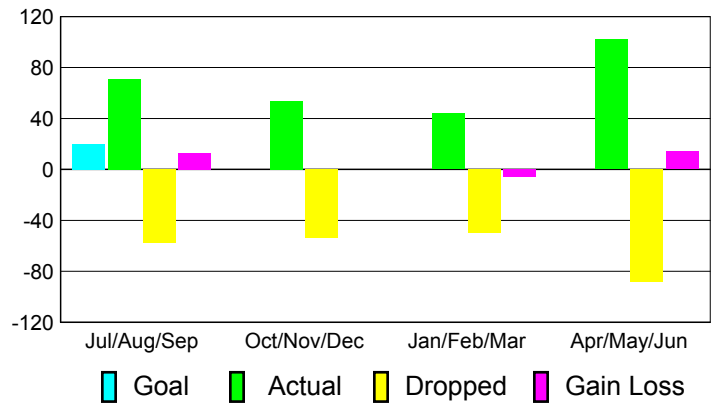

Membership Results 2010-2011

Goal, New, Dropped, Gain/Loss

Comparison of Membership Gain/Loss

Current Year Compared to the Previous Year