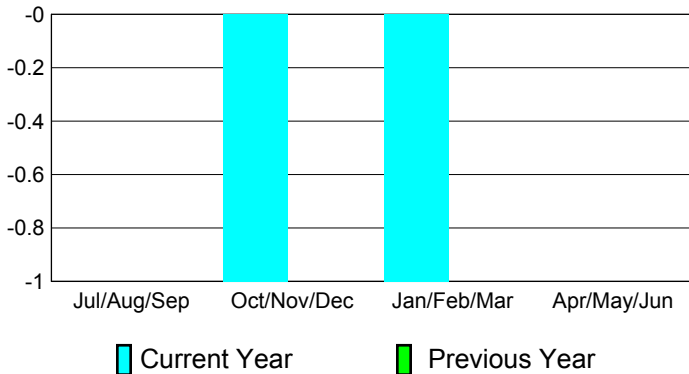

2010-2011 GMT Reports for District (or Undistricted) **District 202 K NEW ZEALAND**

GMT: **Mr. CLIFFORD STEPHEN A HI** Location: **NEW ZEALAND**

GMT CA: **7**

CLUBS

Club Results
2010-2011

Clubs
2009-2010

Month	New Club Goal	Actual New Clubs	Actual Dropped Clubs	Gain/Loss of Clubs	Gain/Loss of Clubs
Jul/Aug/Sep	1	0	0	0	0
Oct/Nov/Dec	0	0	-1	-1	0
Jan/Feb/Mar	0	0	-1	-1	0
Apr/May/Jun	0	1	-1	0	0
Totals	1	1	-3	-2	0

Club Results 2010-2011

Goal, New, Dropped, Gain/Loss

Comparison of Club Gain/Loss

Current Year Compared to the Previous Year

YTD Status Quo Clubs 2010-2011

Status Quo Clubs Compared to Status Quo Members

MEMBERSHIP

Membership Results
2010-2011

Membership
2009-2010

Month	Net Memb Goal	Actual New Memb	Actual Dropped Memb	Gain/Loss of Memb	Gain/Loss of Memb
Jul/Aug/Sep	20	71	-58	13	-2
Oct/Nov/Dec	0	54	-54	0	11
Jan/Feb/Mar	0	44	-50	-6	-7
Apr/May/Jun	0	102	-88	14	18
Totals	20	271	-250	21	20

Membership Results 2010-2011

Goal, New, Dropped, Gain/Loss

Comparison of Membership Gain/Loss

Current Year Compared to the Previous Year

Gender Comparison 2010-2011

Jul/Aug/Sep

Oct/Nov/Dec

Jan/Feb/Mar

Apr/May/Jun

Male

Female