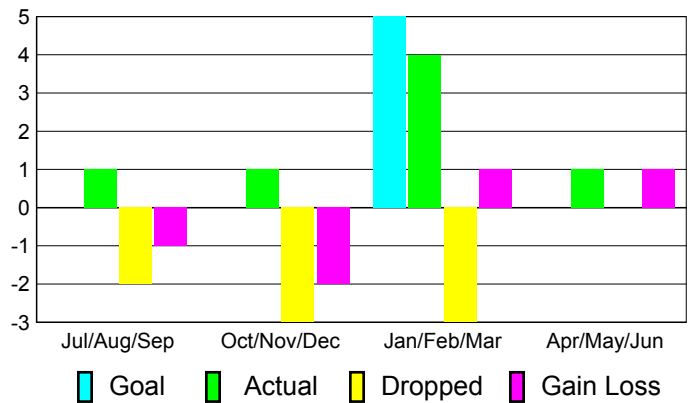

Membership Results 2010-2011

Goal, New, Dropped, Gain/Loss

Comparison of Membership Gain/Loss

Current Year Compared to the Previous Year