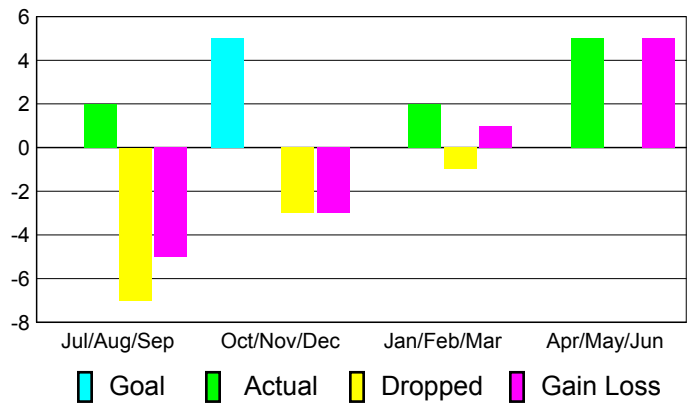

Membership Results 2010-2011

Goal, New, Dropped, Gain/Loss

Comparison of Membership Gain/Loss

Current Year Compared to the Previous Year