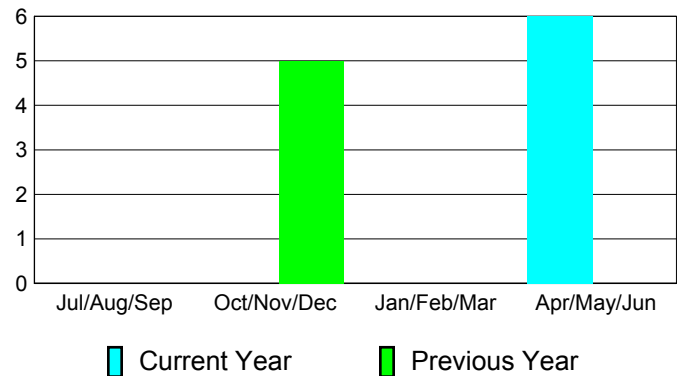

Club Results 2010-2011

Goal, New, Dropped, Gain/Loss

Comparison of Club Gain/Loss

Current Year Compared to the Previous Year

YTD Status Quo Clubs 2010-2011

Status Quo Clubs Compared to Status Quo Members

MEMBERSHIP

**Membership Results
2010-2011**

**Membership
2009-2010**

Month	Net Memb Goal	Actual New Memb	Actual Dropped Memb	Gain/Loss of Memb	Gain/Loss of Memb
Jul/Aug/Sep	0	0	0	0	0
Oct/Nov/Dec	0	0	0	0	5
Jan/Feb/Mar	0	0	0	0	0
Apr/May/June	0	6	0	6	0
Totals	0	6	0	6	5

Membership Results 2010-2011

Goal, New, Dropped, Gain/Loss

Comparison of Membership Gain/Loss

Current Year Compared to the Previous Year

Gender Comparison 2010-2011

Jul/Aug/Sep

Oct/Nov/Dec

Jan/Feb/Mar