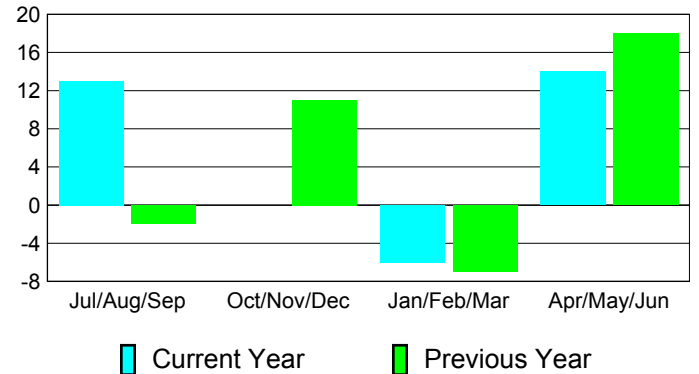

Club Results 2010-2011

Goal, New, Dropped, Gain/Loss

Comparison of Club Gain/Loss

Current Year Compared to the Previous Year

YTD Status Quo Clubs 2010-2011

Status Quo Clubs Compared to Status Quo Members

MEMBERSHIP

Membership Results
2010-2011

Membership
2009-2010

Month	Net Memb Goal	Actual New Memb	Actual Dropped Memb	Gain/Loss of Memb	Gain/Loss of Memb
Jul/Aug/Sep	20	71	-58	13	-2
Oct/Nov/Dec	0	54	-54	0	11
Jan/Feb/Mar	0	44	-50	-6	-7
Apr/May/Jun	0	102	-88	14	18
Totals	20	271	-250	21	20

Membership Results 2010-2011

Goal, New, Dropped, Gain/Loss

Comparison of Membership Gain/Loss

Current Year Compared to the Previous Year

Gender Comparison 2010-2011

Jul/Aug/Sep

Oct/Nov/Dec

Jan/Feb/Mar

Apr/May/Jun

Male

Female